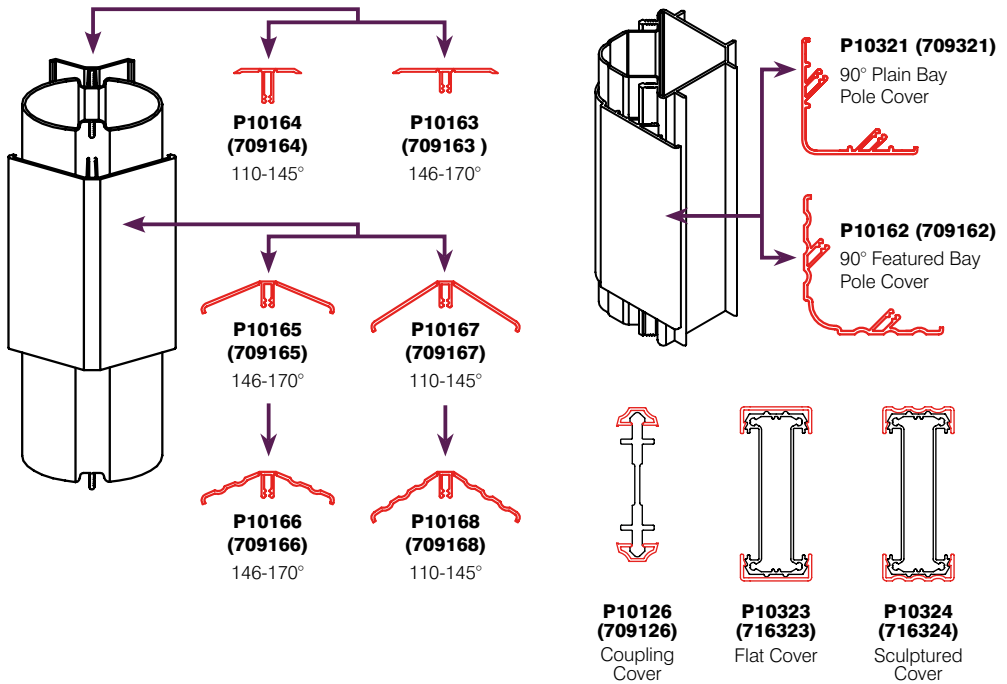

# ANCILLARIES LAMINATION CHART

## CILLS, COUPLER AND EXTENSIONS

**P10318 (716318)**  
2mm Coupler

**P10168 (714068)**  
15mm F / Extension

**P10167 (714091)**  
30mm F / Extension

**P90039 (710039)**  
85mm Cill

**110103**  
150mm Cill

**P90043 (710043)**  
180mm Cill